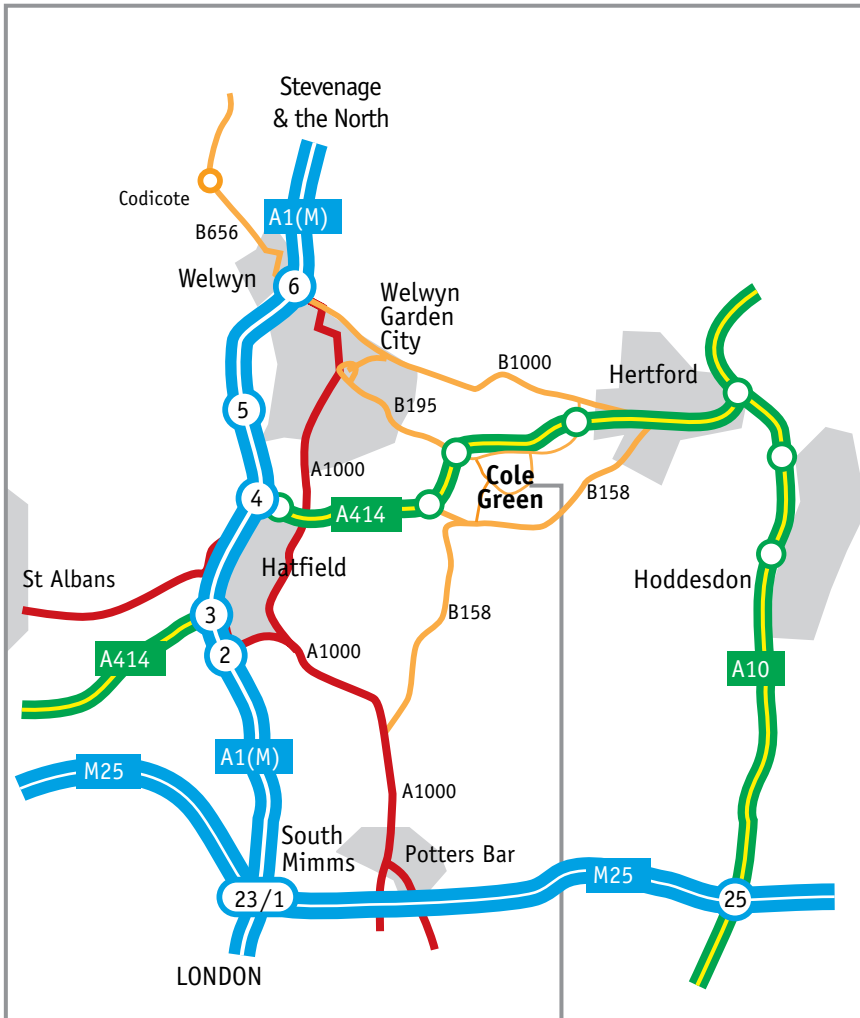

ROUNDHOUSE HEALTHAD

The Old Barn, 2 Cole Green, Hertford, Herts, SG14 2NN.

Tel: 01707 335599 Fax: 01707 329900

From the A1(M)

Leave at **junction 4** where there is a roundabout with Tesco on your right.

Take the **A414** sign posted to Hertford. Follow the road for approximately 3 miles.

Bear left at the roundabout and continue past the local Council refuse site on your left.

At the next roundabout, which has a junction with the B195 to Welwyn Garden City, **turn right to Cole Green**.

Go up a short track and **through the white gate**.

Turn right immediately after you enter and follow the road **round to the barn**.

From the A10

Follow signs for the **A414 to Hertford**.

Go through the town and continue **past** the village of **Hertingfordbury**.

At the roundabout, which has a junction with the B195 to Welwyn Garden City, **turn left to Cole Green**.

Pass the Garden and Aquatic Centre and **follow the road around to the left**.

You are now in Cole Green, with the **village green** and well **to your right**.